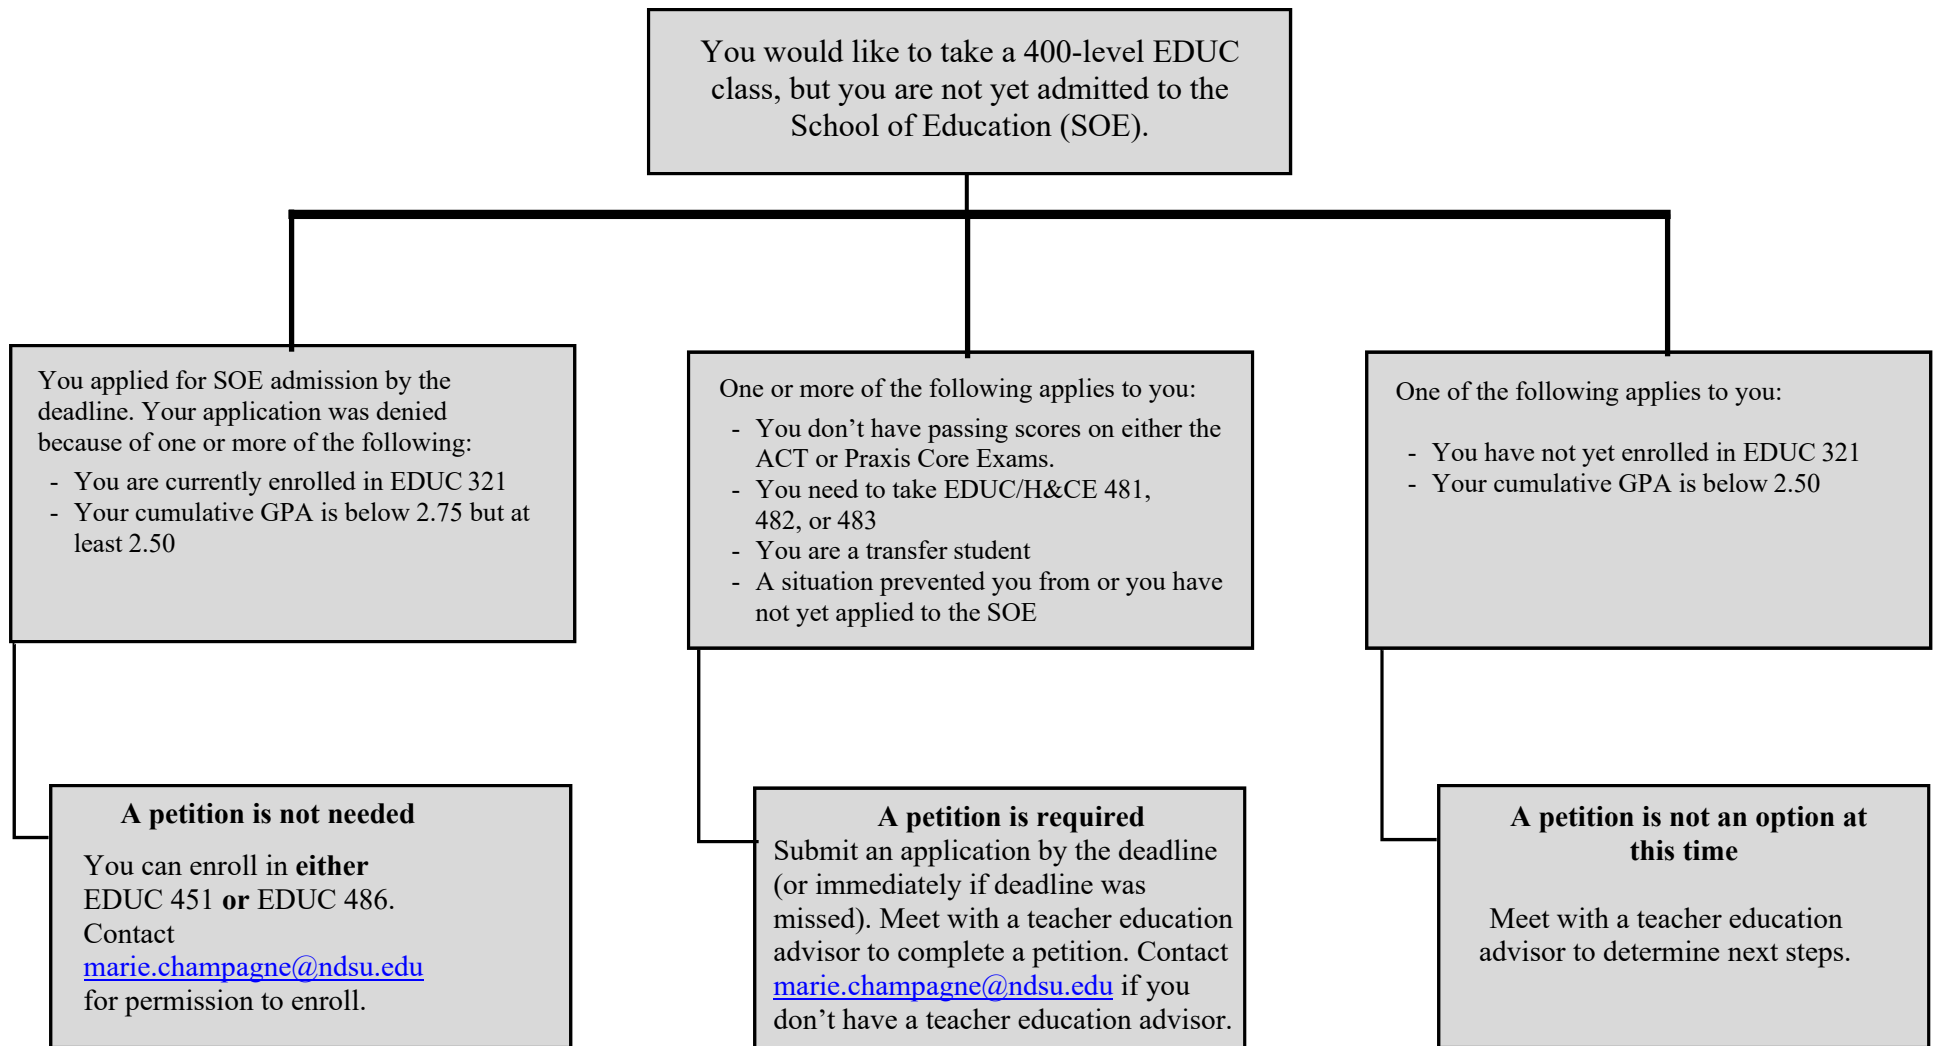

There are times when a student may wish to seek an exception to admission requirements; therefore, a petition process is available. Please use the flow chart below to determine if a petition is necessary and how to proceed.

*Applications for SOE admission are due every Feb. 15 and Sept. 15.*

*Petitions are due by the Friday before Finals Week each semester.*

*If you miss a deadline, contact your teacher education advisor.*