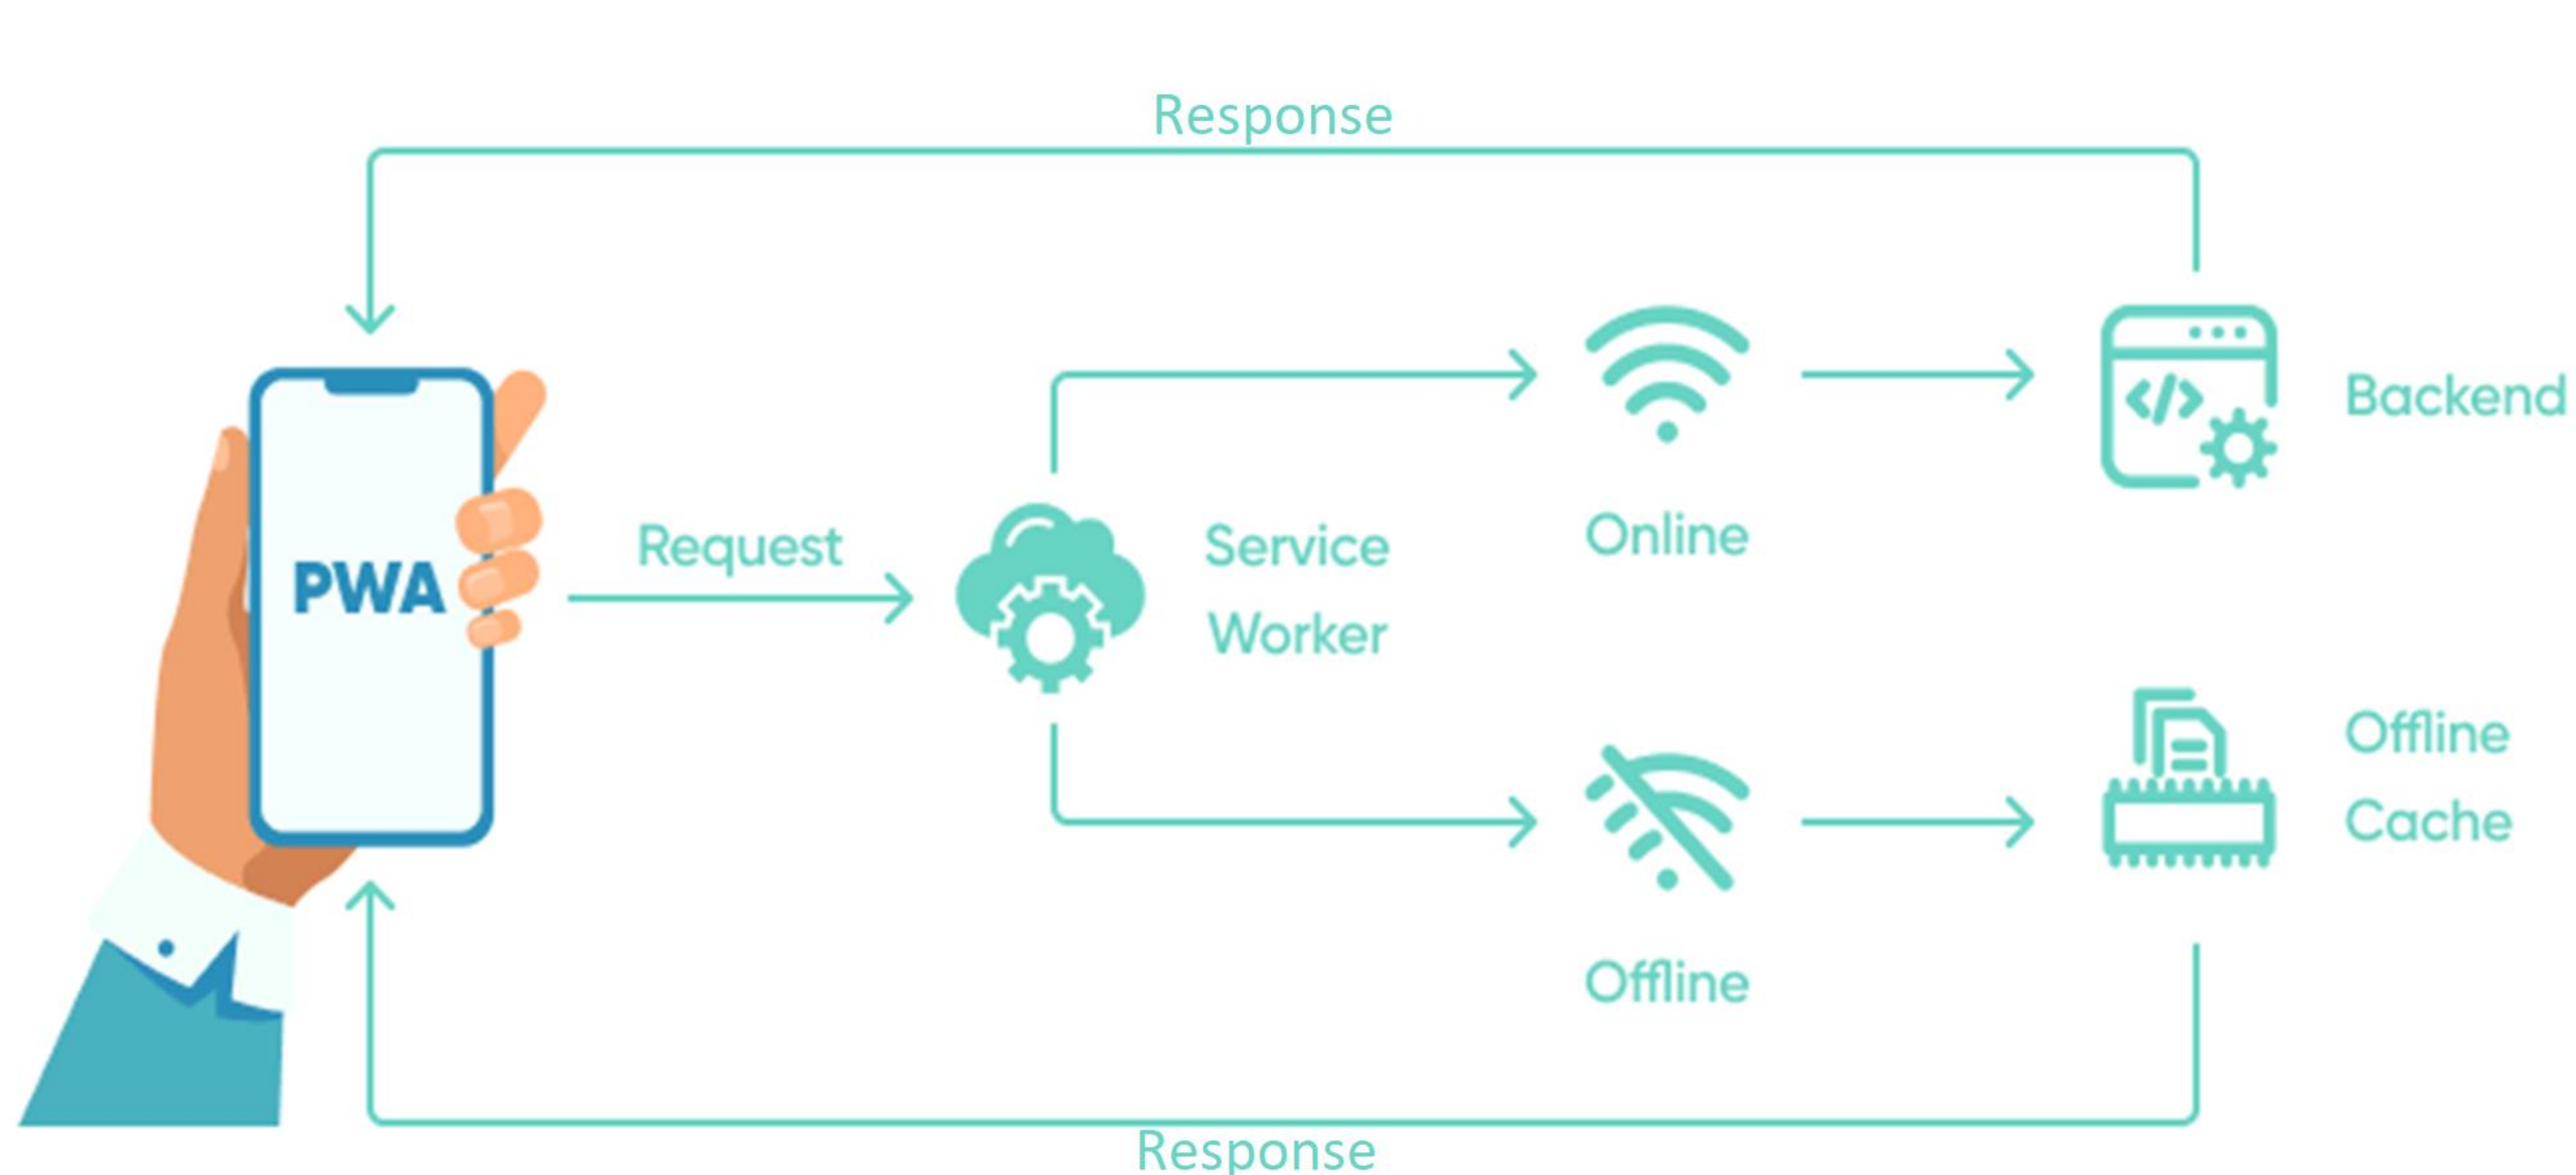

ONEVIEW PROGRESSIVE WEB APPLICATION

Capstone 2024

Team Members: Kpenabari Taoh, Samuel Janhonen, Alexander Lorentz, Benny Carroll

Sponsor: Pedigree Technologies

Progressive Web App (PWA):
 Cost-effective alternative to native app development

- ❖ Enhance fleet management capabilities
- ❖ Create installable app with access to OneView

Scan Bluetooth Low Energy (BLE) tags:

Web Bluetooth API

- ❖ Read device information, such as temperature

Obtain device location:

Geolocation API

- ❖ Useful for tracking fleet assets

- ❖ Receive notifications
- ❖ Send messages to OneView
- ❖ Send messages offline with attachments