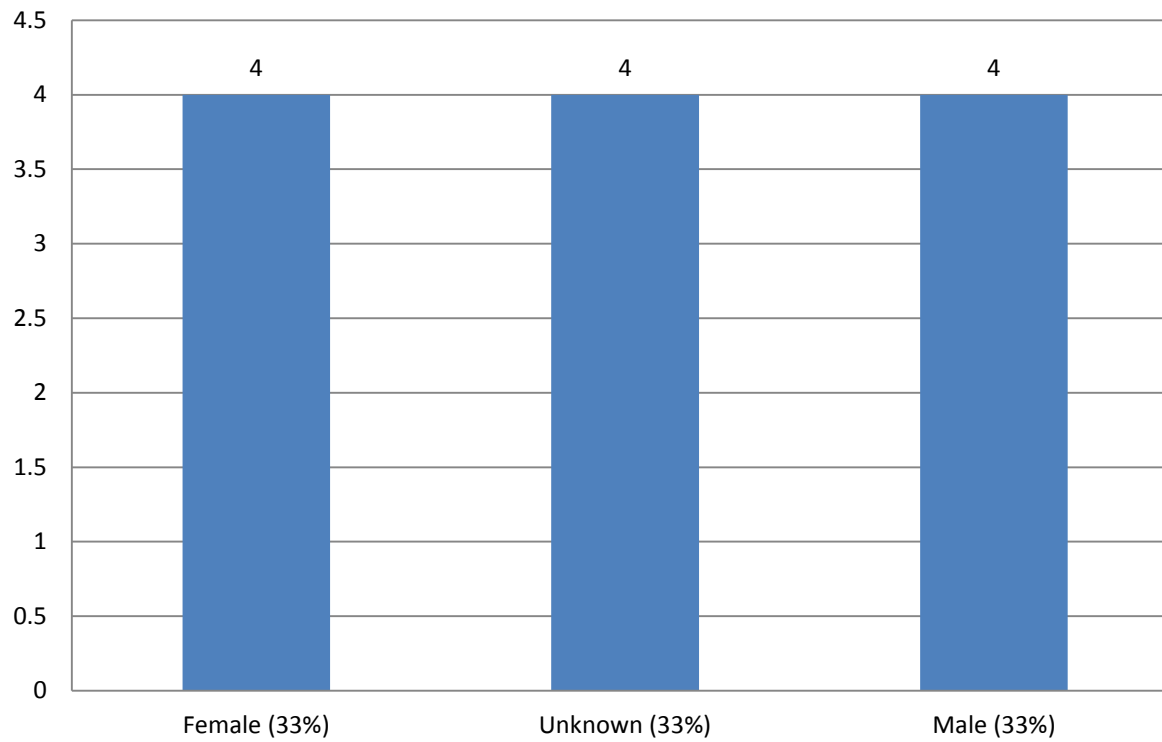

## NDSU Bias Reports 2014-2015

This is a summary of the 12 reports received during the July 1, 2014 - June 30, 2015 from the online NDSU Bias Reporting System. The Office for Equity, Diversity and Global Outreach worked with various NDSU departments to respond to all bias reports.

## Location

## Gender of Target