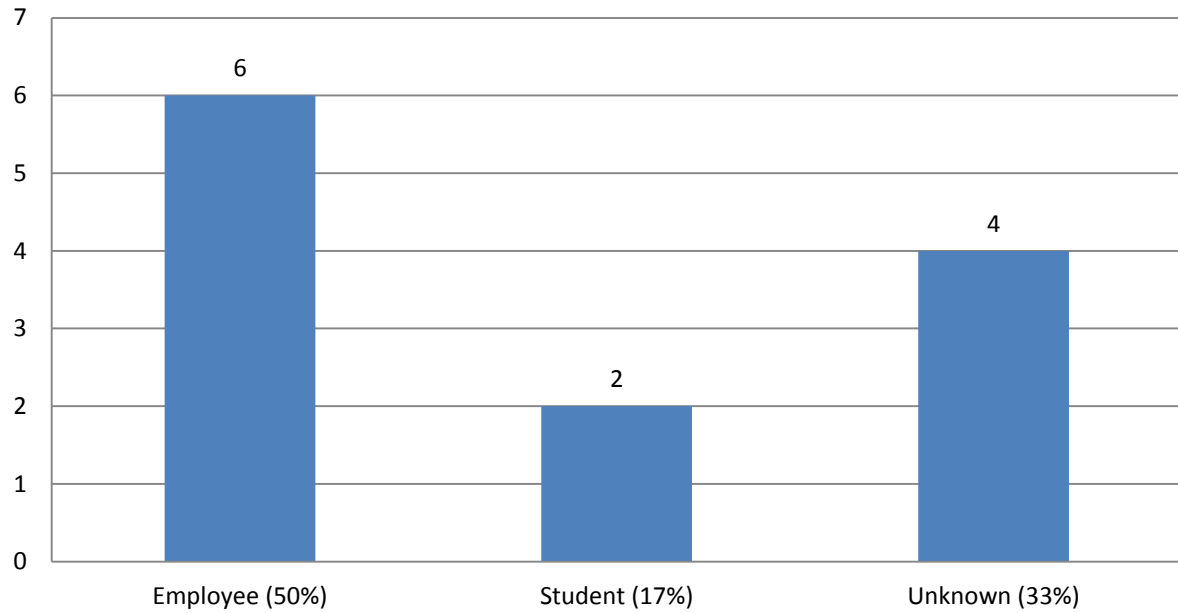

Status of Perpetrator