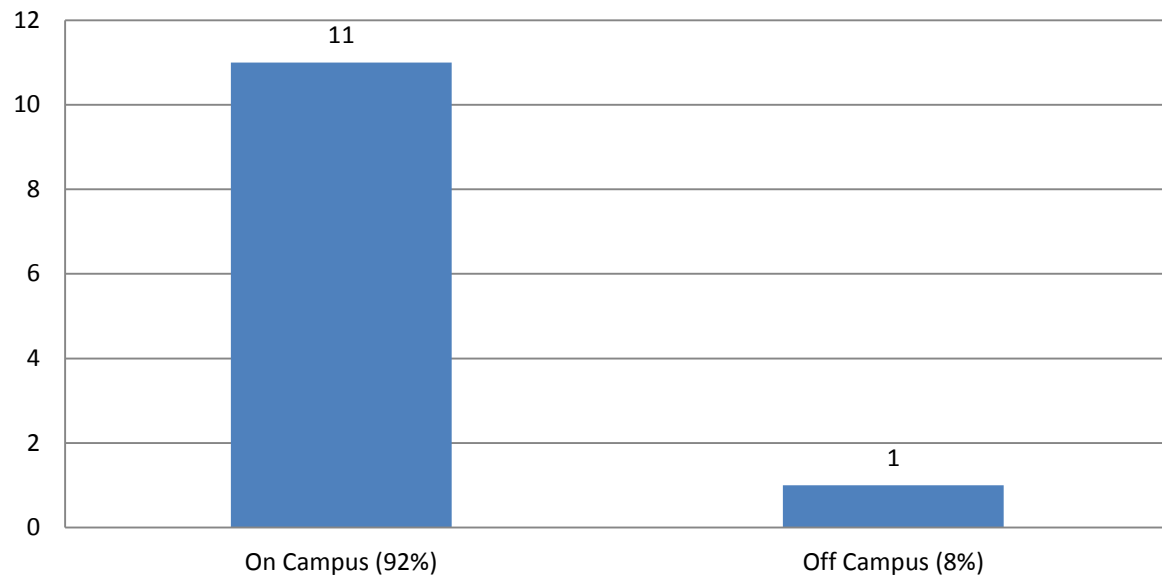

## NDSU Bias Reports 2014-2015

This is a summary of the 12 reports received during the July 1, 2014 - June 30, 2015 from the online NDSU Bias Reporting System. The Office for Equity, Diversity and Global Outreach worked with various NDSU departments to respond to all bias reports.

## Location

## Gender of Target