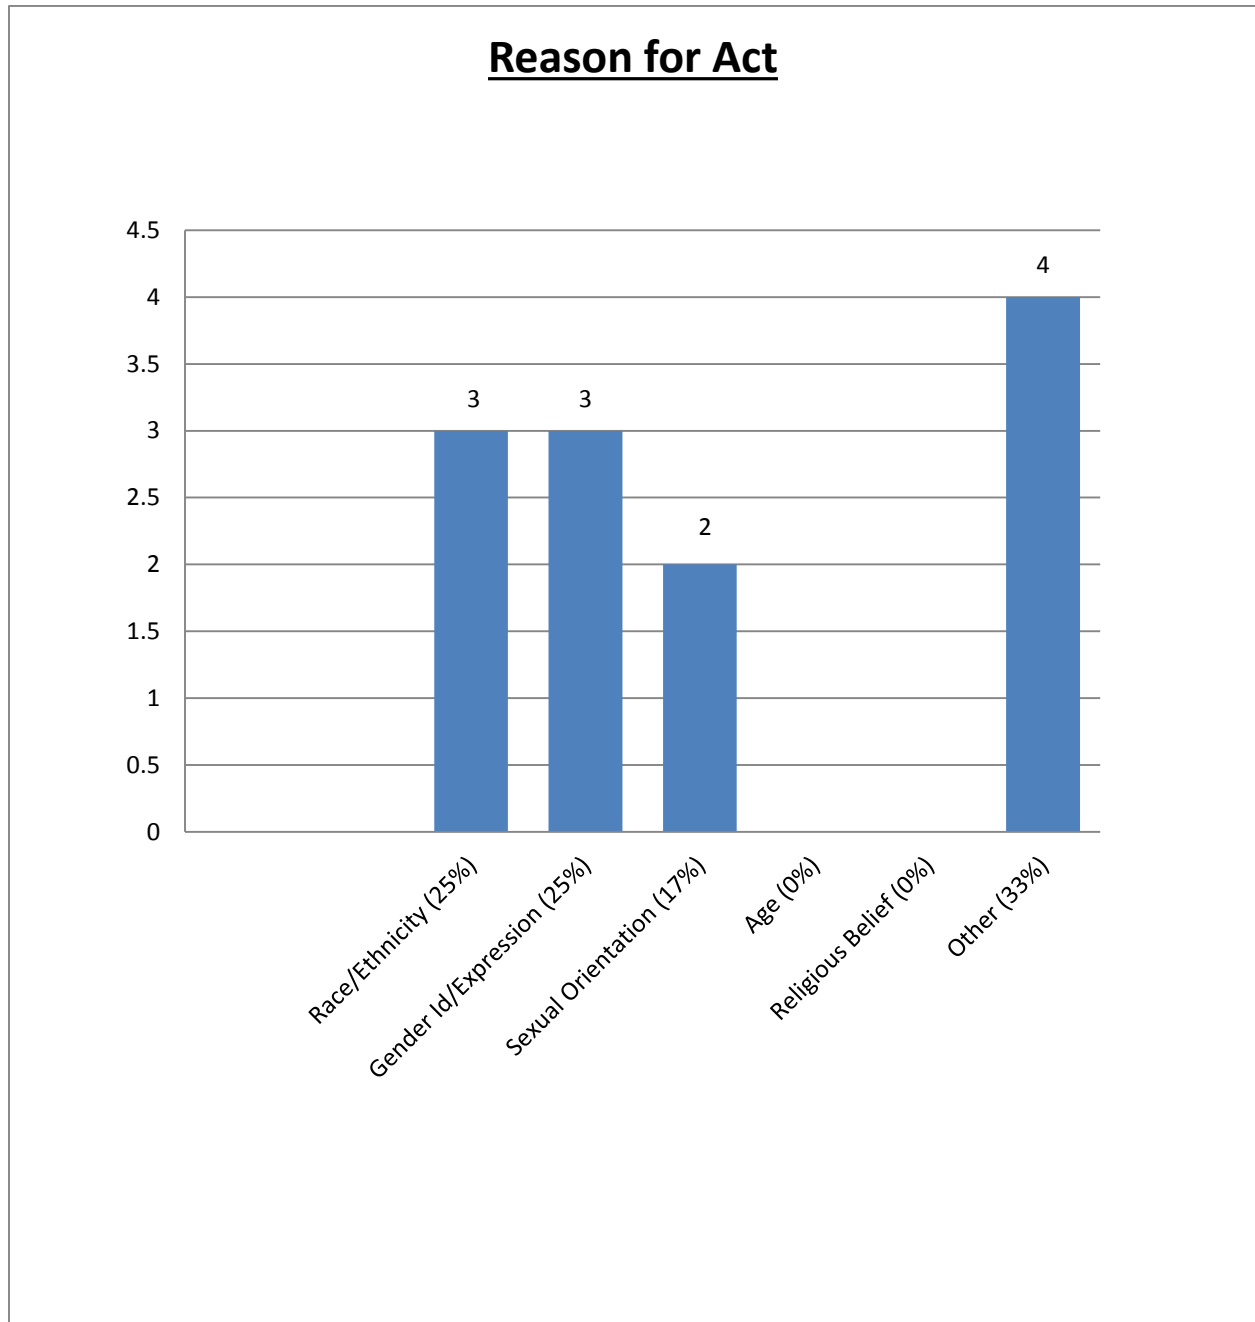

## NDSU Bias Reports 2014-2015

This is a summary of the 12 reports received during the July 1, 2014 - June 30, 2015 from the online NDSU Bias Reporting System. The Office for Equity, Diversity and Global Outreach worked with various NDSU departments to respond to all bias reports.

## Location

## Gender of Target