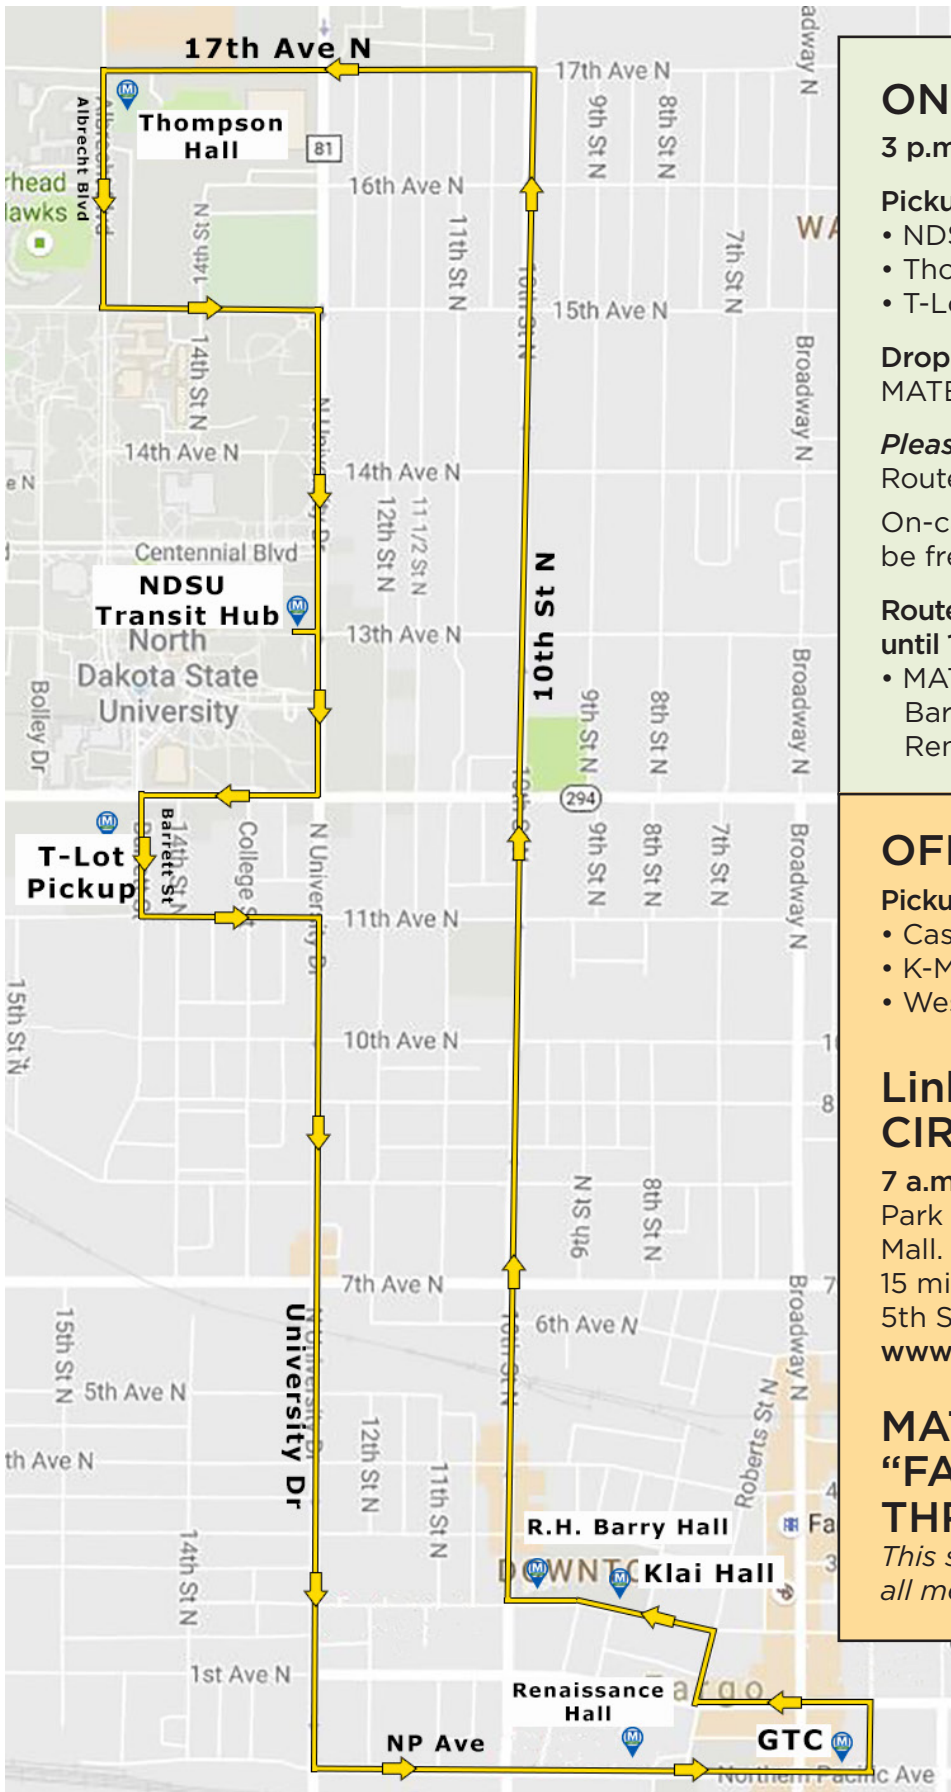

MATBUS ROUTE BEFORE/AFTER PARADE

FRIDAY, SEPTEMBER 21

ON-CAMPUS

3 p.m.-10 p.m.

Pickup

- NDSU Transit Hub
- Thompson Hall bus stop
- T-Lot

Drop off

MATBUS (GTC) Downtown

Please note:

Route 13 also will run

On-campus parking lots will be free after 4 p.m.

Routes to campus after the parade until 10 p.m.

- MATBUS (GTC) Downtown, Barry Hall, Klai Hall and Renaissance Hall

OFF-CAMPUS

Pickup/drop off (see matbus.com)

- Cash Wise on 13th Ave. S.
- K-Mart
- West Acres (Roger Maris Wing)

LinkFM DOWNTOWN CIRCULATOR

7 a.m.-10 p.m.

Park for free at Moorhead Center Mall. LinkFM will arrive every 12 to 15 minutes at intersections along 5th St. N. near Broadway.