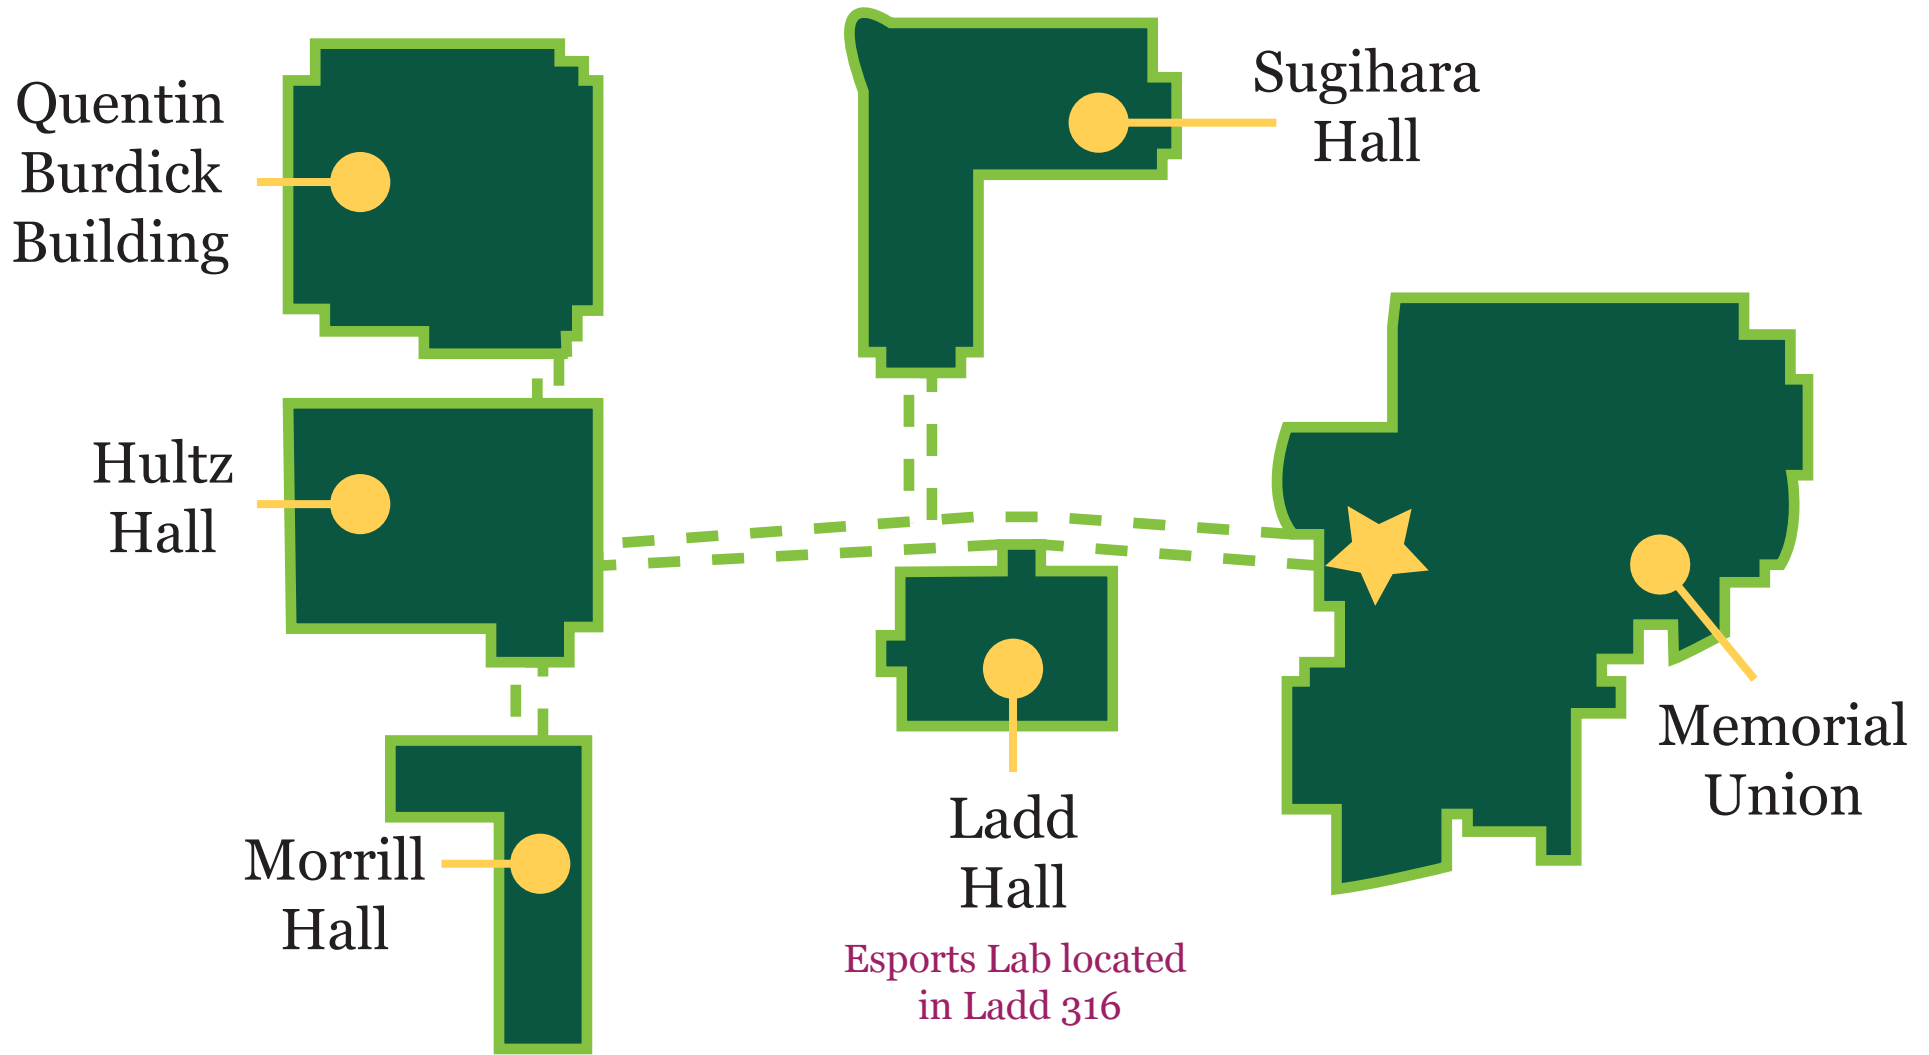

MAIN LEVEL

WEST ENTRY

SOUTH ENTRY

to A.G. Hill

Package Pickup

Stairway to Food Pantry

Multicultural Programs

Meinecke Board Room

→ to FLC
Room of Nations, FLC 217

ATM
RAMP
DOWN
DOWN

UP
DOWN

Little Food Pantry
Design & Sign
US Bank

UP
DOWN

Rainbow Room

Office of Student Engagement

Gunkelman Room

NORTH →

UPPER LEVEL

↑ to Esports Lab
located in Ladd 316

NDSU MEMORIAL UNION

- Meeting Rooms
- Common Areas
- Offices/Service Areas
- Restrooms
- Elevator

NORTH →

LOWER LEVEL

SKYWAY

NDSU | MEMORIAL UNION

NORTH ↑