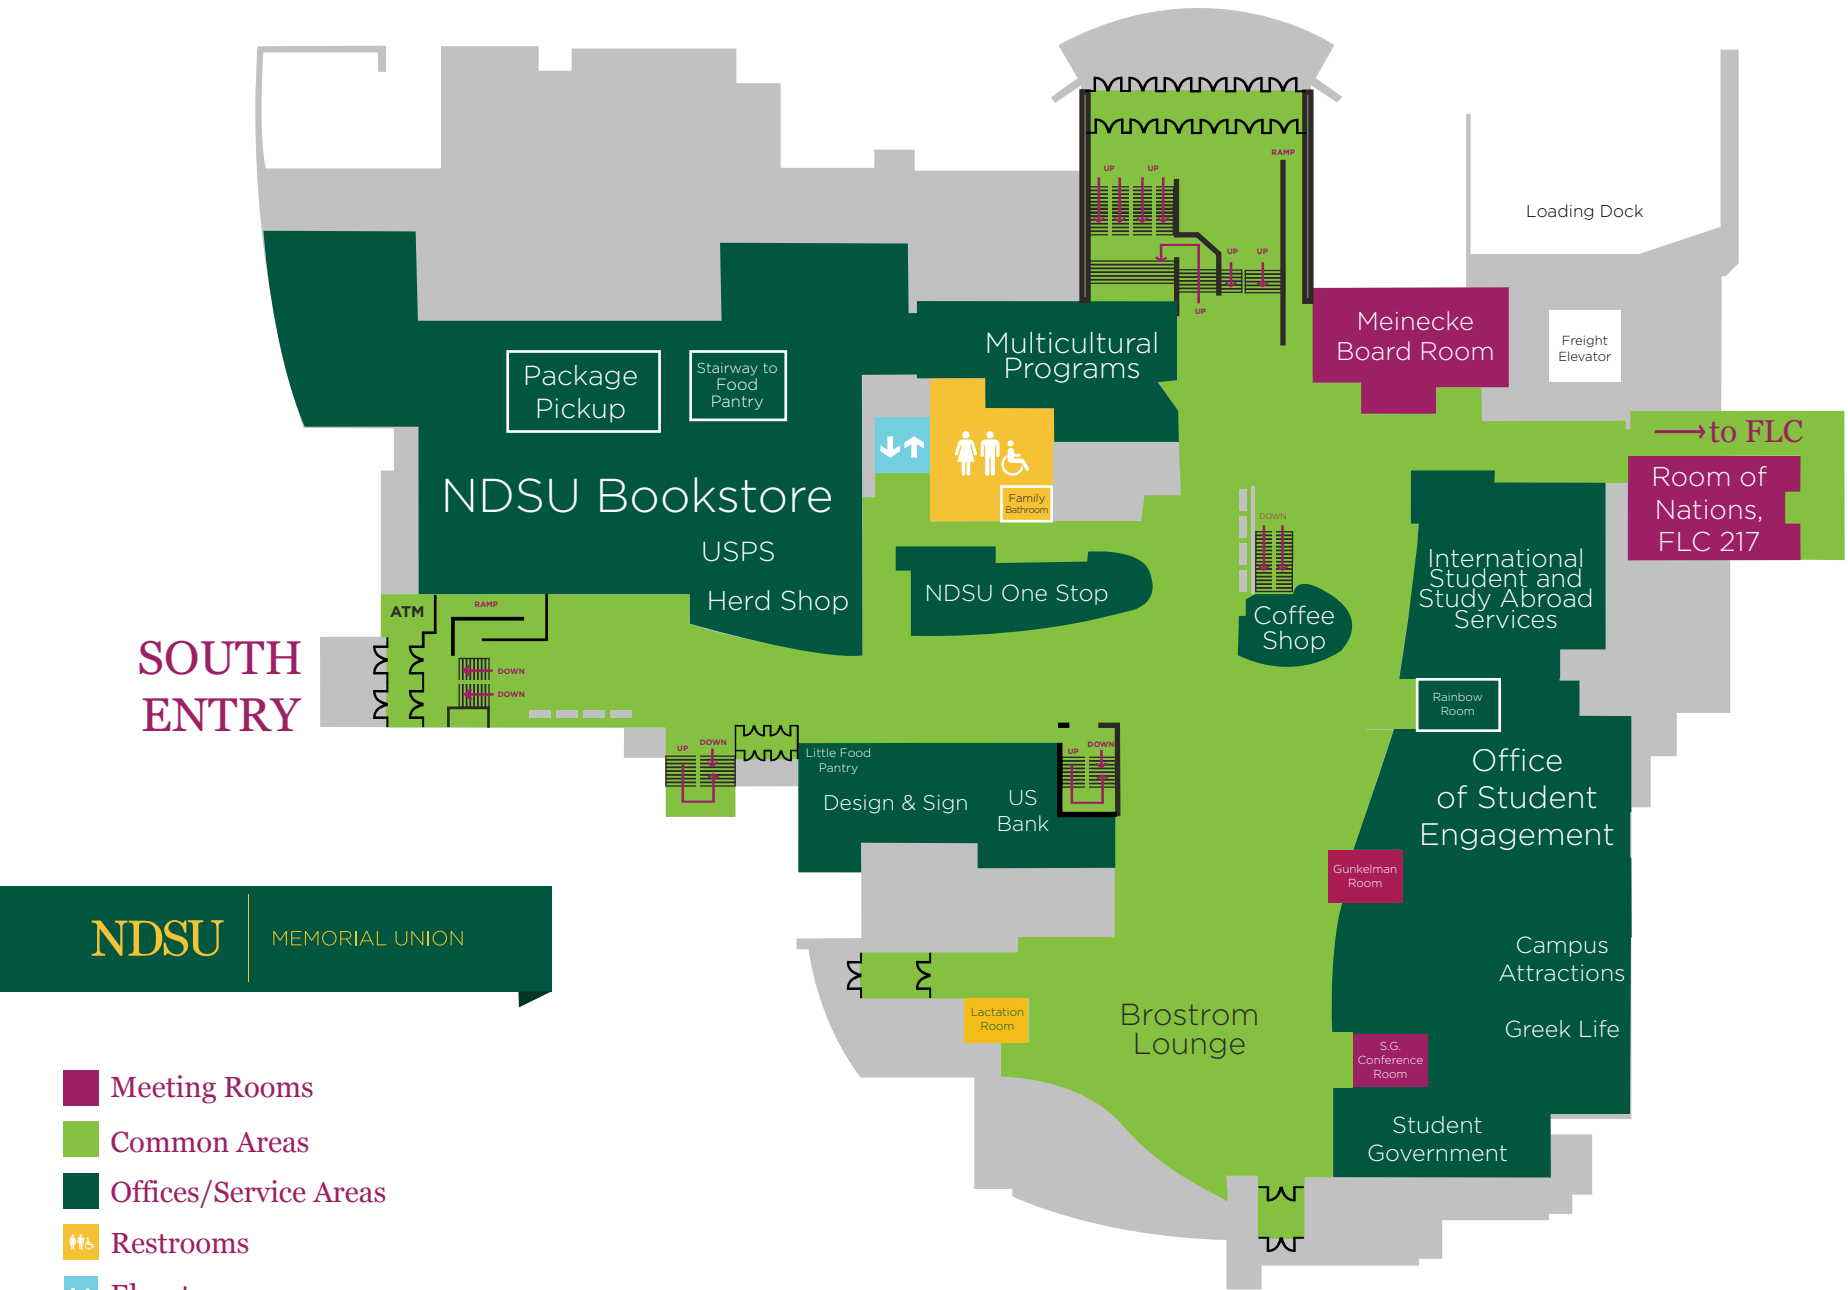

MAIN LEVEL

WEST ENTRY

SOUTH ENTRY

to A.G. Hill

Package Pickup

Stairway to Food Pantry

Multicultural Programs

Meinecke Board Room

Loading Dock

Freight Elevator

NDSU Bookstore

USPS

Herd Shop

NDSU One Stop

Coffee Shop

International Student and Study Abroad Services

→ to FLC
Room of Nations, FLC 217

ATM
RAMP
DOWN
DOWN

UP
DOWN

Little Food Pantry
Design & Sign
US Bank

UP
DOWN

Rainbow Room

Office of Student Engagement

Gunkelman Room

Campus Attractions

Greek Life

Lactation Room

Brostrom Lounge

SG Conference Room

Student Government

NDSU MEMORIAL UNION

- Meeting Rooms
- Common Areas
- Offices/Service Areas
- Restrooms
- Elevator