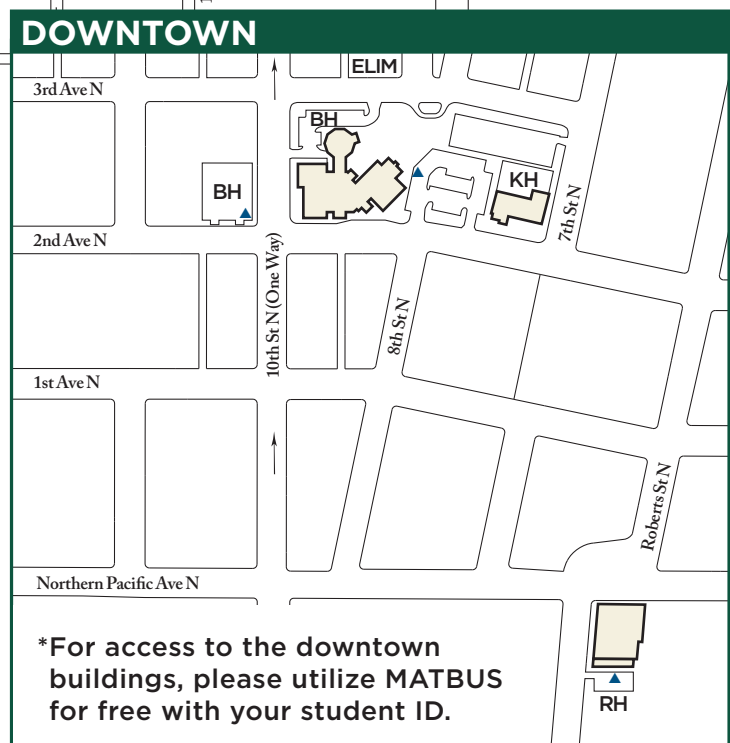

KEY
 ■ Valid lots for the IFC permit
FOR RESIDENTS OF:
 • Greek Houses

NDSU GREEK HOUSE PARKING MAP

*For access to the downtown buildings, please utilize MATBUS for free with your student ID.