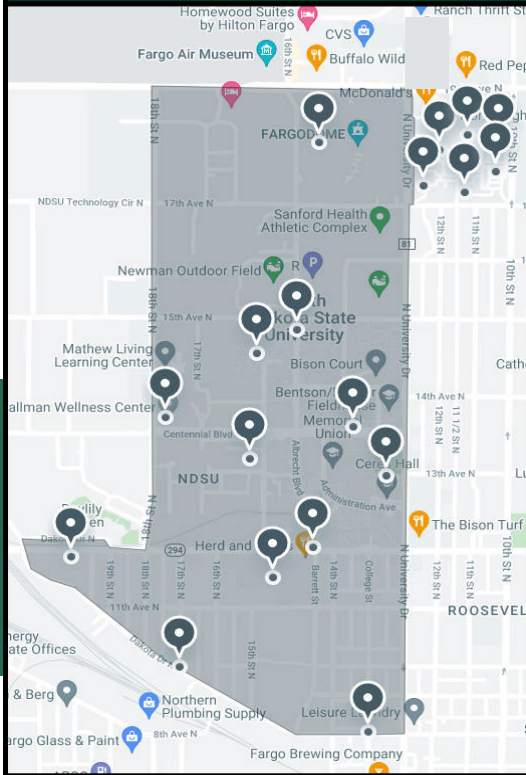

Route 33 operates M-F during the NDSU academic year.

MATBUS On-Demand

Powered by

TransLoc®

MATBUS On-Demand NDSU Service Area

How to ride MATBUS On-Demand

- Request a ride on the TransLoc app (available on Google Play and the App Store).
- Enter desired pick-up and drop-off locations in the designated area above or at Barry Hall.
- Travel anywhere in the main NDSU campus and surrounding housing areas.

6:45 p.m. - 10:15 p.m. Monday through Friday
(academic year only)

Route 34

Route 34

34

Transit Hub, Reed/Johnson Halls, FargoDome, NDSCS, Niskanen

NDSU Transit Hub	NDSU Reed & Johnson Hall	FargoDome (East)	NDSCS Main Entrance	Niskanen	Centennial Blvd	NDSU Transit Hub
T A	B	C	D	E	F	T A
7:44	7:47	7:50	7:53	7:56	7:59	8:01
8:04	8:07	8:10	8:13	8:16	8:19	8:21
8:24	8:27	8:30	8:33	8:36	8:39	8:41
8:44	8:47	8:50	8:53	8:56	8:59	9:01
9:04	9:07	9:10	9:13	9:16	9:19	9:21
9:24	9:27	9:30	9:33	9:36	9:39	9:41
9:44	9:47	9:50	9:53	9:56	9:59	10:01
10:04	10:07	10:10	10:13	10:16	10:19	10:21
10:24	10:27	10:30	10:33	10:36	10:39	10:41
10:44	10:47	10:50	10:53	10:56	10:59	11:01
11:04	11:07	11:10	11:13	11:16	11:19	11:21
11:24	11:27	11:30	11:33	11:36	11:39	11:41
11:44	11:47	11:50	11:53	11:56	11:59	12:01
12:04	12:07	12:10	12:13	12:16	12:19	12:21
12:24	12:27	12:30	12:33	12:36	12:39	12:41
12:44	12:47	12:50	12:53	12:56	1:59	2:01
1:04	1:07	1:10	1:13	1:16	1:19	1:21
1:24	1:27	1:30	1:33	1:36	1:39	1:41
1:44	1:47	1:50	1:53	1:56	1:59	2:01
2:04	2:07	2:10	2:13	2:16	2:19	2:21
2:24	2:27	2:30	2:33	2:36	2:39	2:41
2:44	2:47	2:50	2:53	2:56	2:59	3:01
3:04	3:07	3:10	3:13	3:16	3:19	3:21
3:24	3:27	3:30	3:33	3:36	3:39	3:41
3:44	3:47	3:50	3:53	3:56	3:59	4:01
4:04	4:07	4:10	4:13	4:16	4:19	4:21
4:24	4:27	4:30	4:33	4:36	4:39	4:41