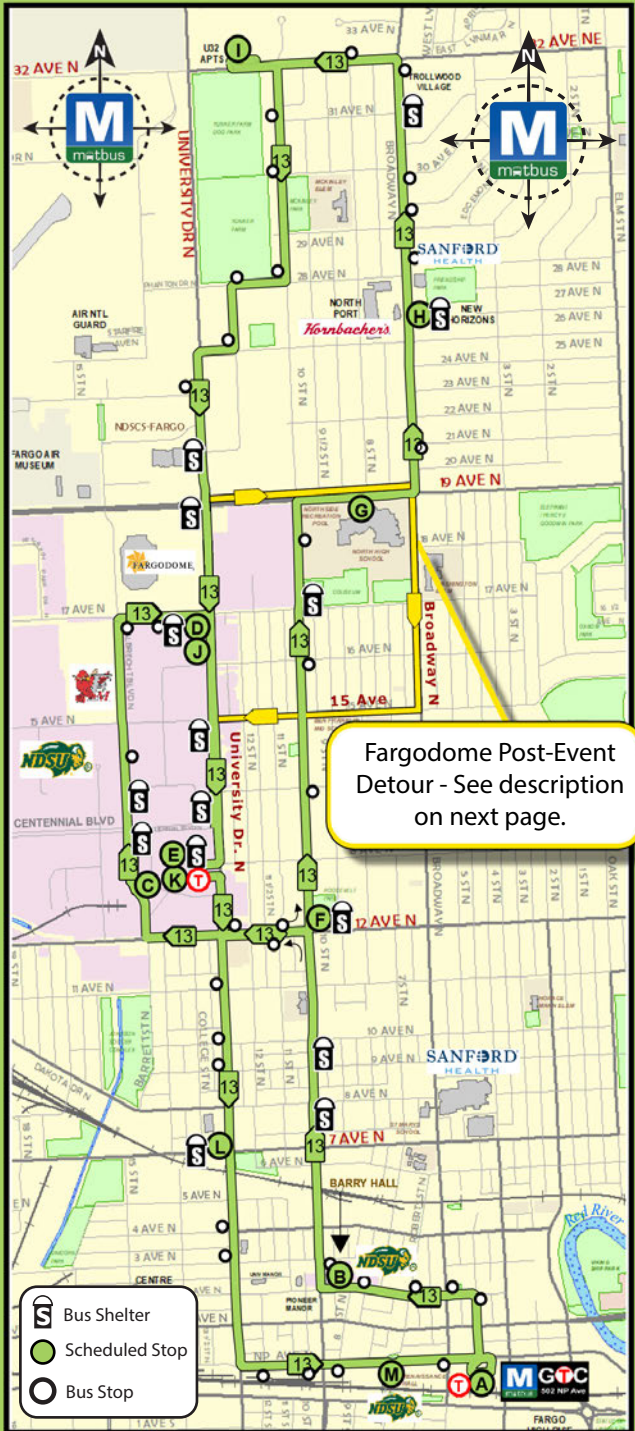

Route 13

Fargodome Post-Event Detour - See description on next page.

- Bus Shelter
- Scheduled Stop
- Bus Stop