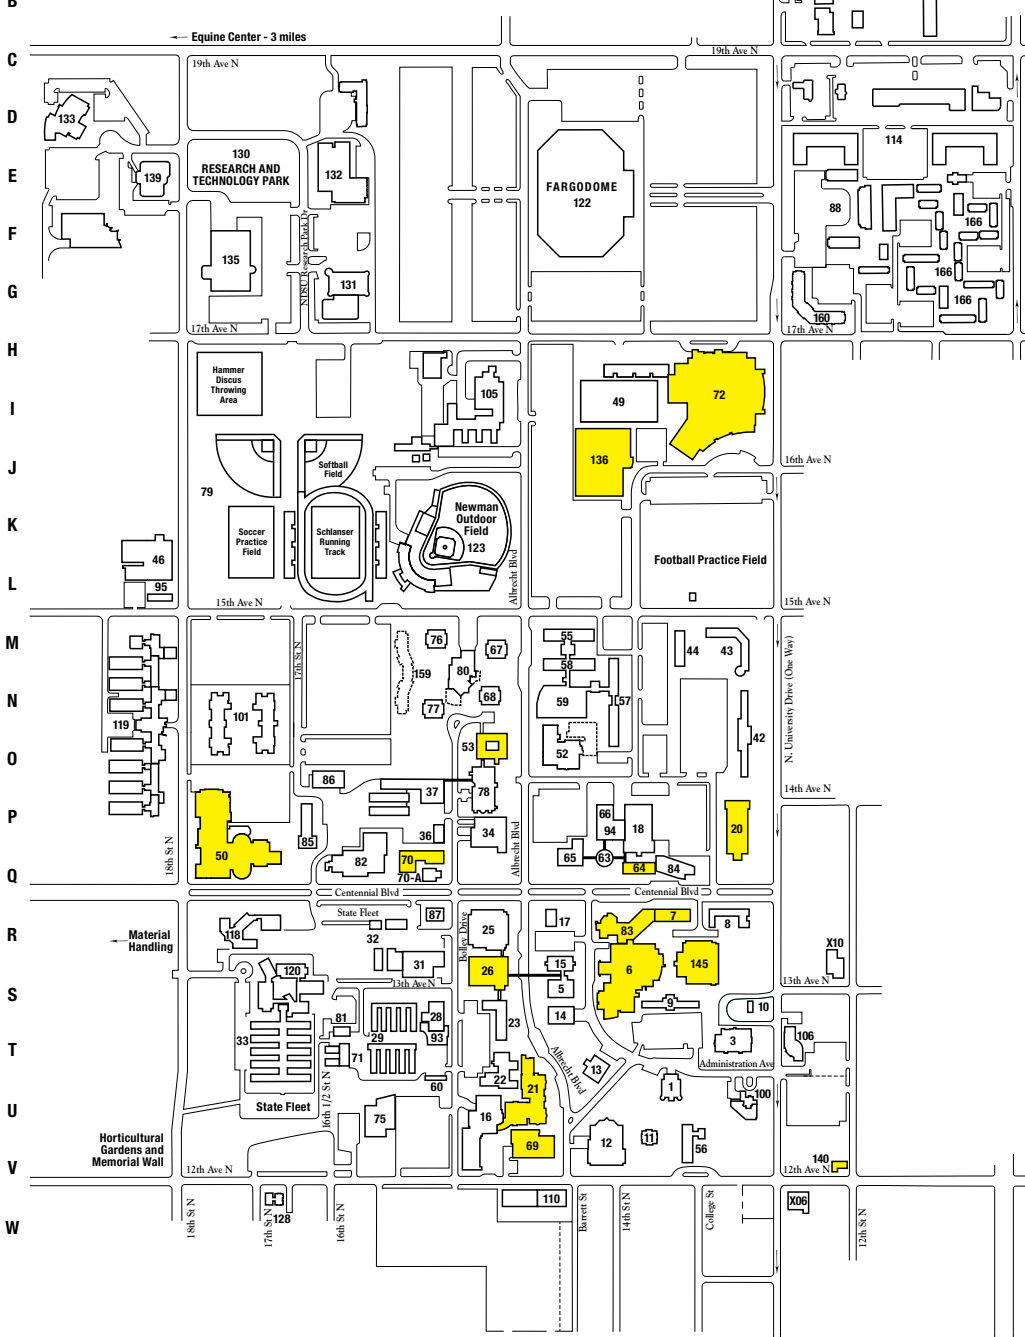

**A GENDER-NEUTRAL, FAMILY AND LACTATION ROOMS**

- 145 A. Glenn Hill Center**
  - Lactation room, 1st floor
  - Gender-neutral restrooms, 1st and 2nd floors
- 69 Askanase Hall**
  - Gender-neutral restrooms, 1st floor
- 20 Bentson Bunker Fieldhouse**
  - Lactation room, lower level
  - Gender-neutral restroom, lower level
- 142 Richard H. Barry Hall**
  - Lactation room, 1st floor
  - Gender-neutral restroom, 1st floor
- 7 E. Morrow Lebedeff Hall**
  - Gender-neutral restroom, 3rd floor
- 64 Engineering**
  - Gender-neutral restrooms, 1st and 2nd floors
- 140 Graduate Center**
  - Gender-neutral restroom, 1st floor
- 26 Hultz Hall**
  - Lactation rooms, 2nd floor
  - Gender-neutral restroom, 2nd floor
- 83 Katherine Kilbourne Burgum Family Life Center**
  - Gender-neutral restroom, 1st floor
- 6 Memorial Union**
  - Lactation room, 1st floor
  - Family restroom, 1st floor
- 21 Minard Hall**
  - Family restroom, 2nd floor
  - Lactation room, 2nd floor
- 127 Renaissance Hall**
  - Gender-neutral restrooms lower level, 1st, 2nd and 3rd floors
- 72 Sanford Health Athletic Complex**
  - Family restrooms, 1st floor
  - Gender-neutral restroom, 1st and 2nd floors
- 136 Shelly Ellig Indoor Track and Field**
  - Family restroom, 1st floor
- 70 Stevens Hall**
  - Gender-neutral restroom, 1st floor
  - Lactation room, 1st floor
- 50 Wallman Wellness Center**
  - Gender-neutral restroom, 1st floor
  - Gender-neutral locker rooms, 1st floor
- 53 Walster Hall**
  - Gender-neutral restroom, 3rd floor

**NDSU DOWNTOWN**